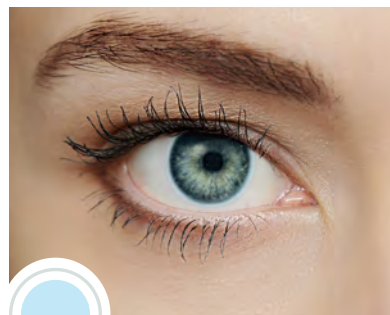

ENHANCEMENT TINTS

Natural Eye Color:
GREEN

Alden Enhancement Tints (over natural eye color)

Aqua #1

Aqua #2

Azure #1

Azure #2

Blue #1

Blue #2

Jade #1

Green #1

Green #2

ENHANCEMENT TINTS

Natural Eye Color:
HAZEL

Alden Enhancement Tints (over natural eye color)

Aqua #1

Aqua #2

Azure #1

Azure #2

Blue #1

Blue #2

Jade #1

Green #1

Green #2