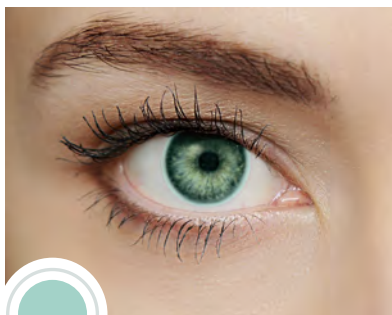

ENHANCEMENT TINTS

Natural Eye Color:
GREEN

Alden Enhancement Tints (over natural eye color)

Aqua #1

Aqua #2

Azure #1

Azure #2

Blue #1

Blue #2

Jade #1

Green #1

Green #2

ENHANCEMENT TINTS

Natural Eye Color:
HAZEL

Alden Enhancement Tints (over natural eye color)

Aqua #1

Aqua #2

Azure #1

Azure #2

Blue #1

Blue #2

Jade #1

Green #1

Green #2

ENHANCEMENT TINTS

Natural Eye Color:
BLUE

Alden Enhancement Tints (over natural eye color)

Aqua #1

Aqua #2

Azure #1

Azure #2

Blue #1