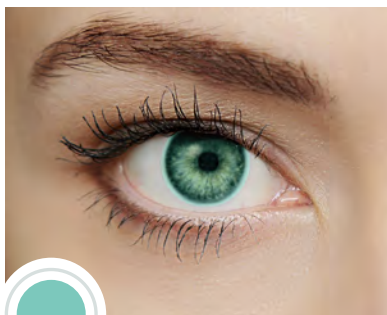

ENHANCEMENT TINTS

Natural Eye Color:
GREEN

Alden Enhancement Tints (over natural eye color)

Aqua #1

Aqua #2

Azure #1

Azure #2

Blue #1

Blue #2

Jade #1

Green #1

Green #2

ENHANCEMENT TINTS

Natural Eye Color:
HAZEL

Alden Enhancement Tints (over natural eye color)

Aqua #1

Aqua #2

Azure #1

Azure #2

Blue #1

Blue #2

Jade #1

Green #1

Green #2

ENHANCEMENT TINTS

Natural Eye Color:
BLUE

Alden Enhancement Tints (over natural eye color)

Aqua #1

Aqua #2

Azure #1

Azure #2

Blue #1