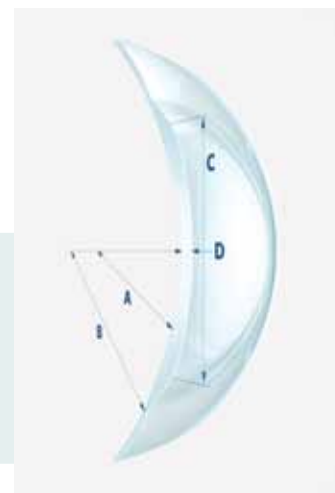

### Introducing NovaKone™: A Breakthrough Soft Lens for Keratoconus.

*Ideally suited for your GP intolerant and unsuccessful hybrid patients.*

Soft lens comfort. ▪ Excellent visual outcomes ▪ Simplified fitting approach